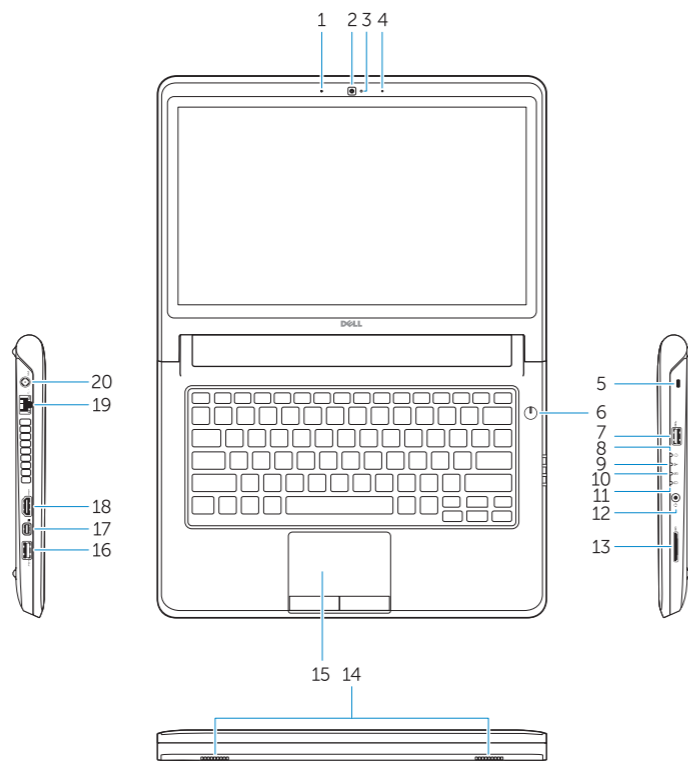

Dell.com/contactdell

Dell.com/regulatory_compliance

P47G

P47G002

Latitude -3350

Features

Fitur | الميزات

1. Microphone
2. Camera
3. Camera-status light
4. Microphone
5. Security-cable slot
6. Power button
7. USB 3.0 connector
8. Power-status light
9. Wireless-status light
10. Battery-status light
11. Hard-drive activity light
12. Headset connector
13. SD-card reader
14. Speakers